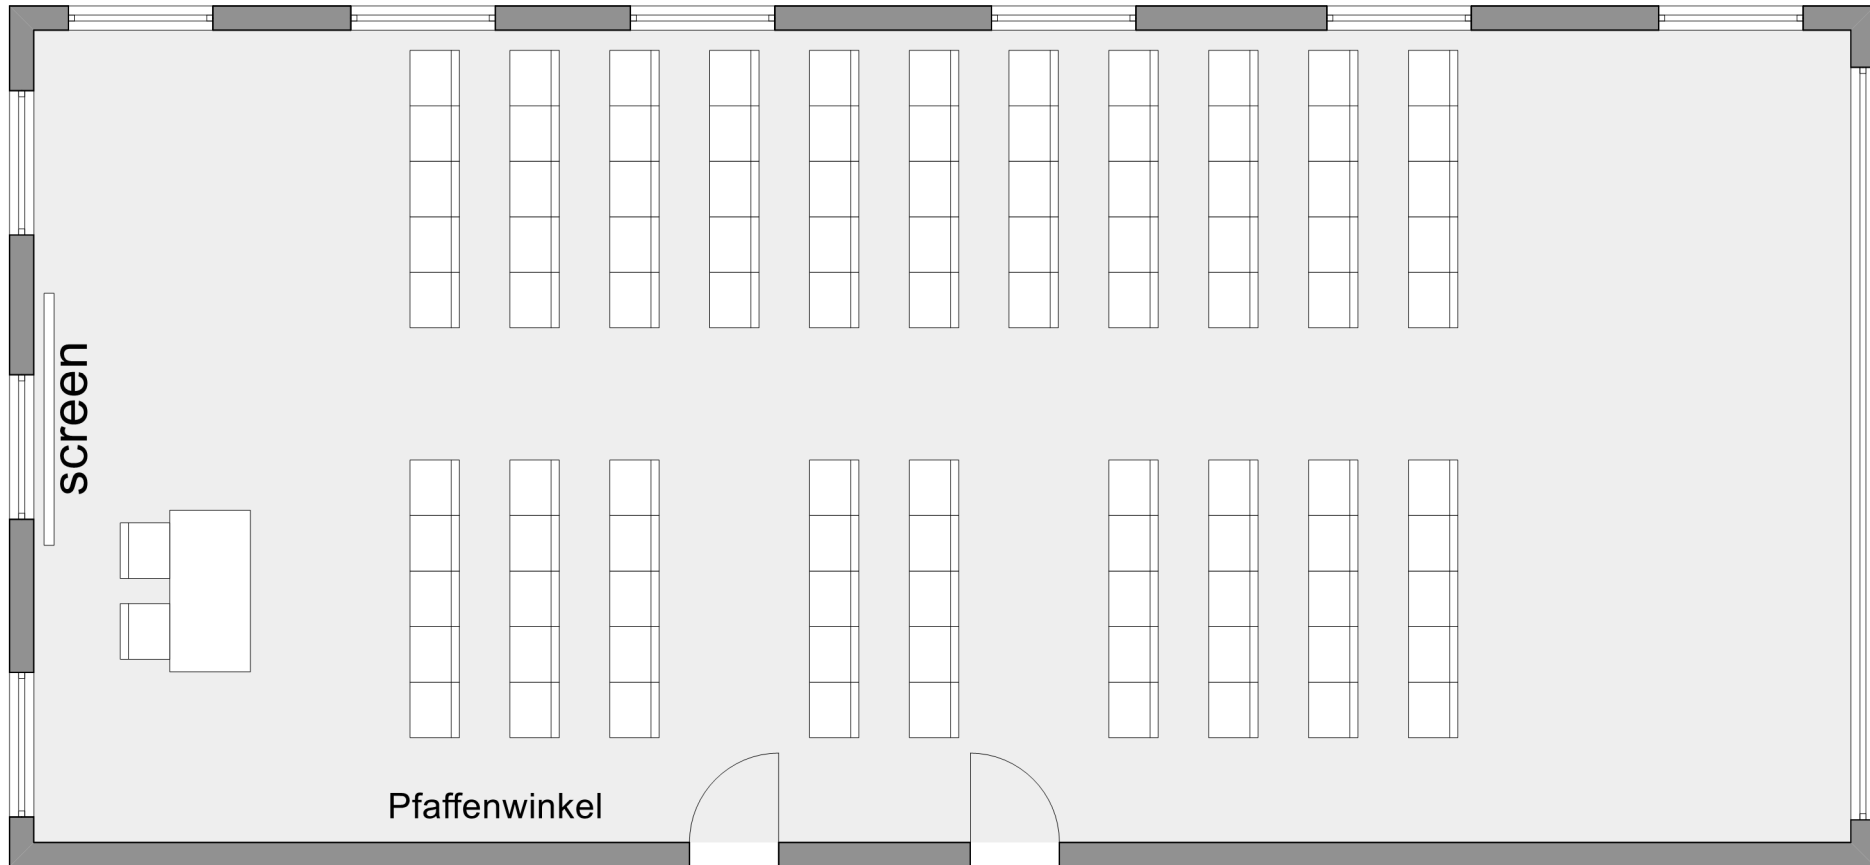

HOTEL AM BADERSEE
ZUGSPITZDORF GRAINAU

Floor:
Seehaus

Room:
Pfaffenwinkel

Setup:
Parliamentary

Persons:
90 Persons

Dream away, breathe in the atmosphere, be inspired and indulge your senses.
Welcome to Hotel am Badersee.